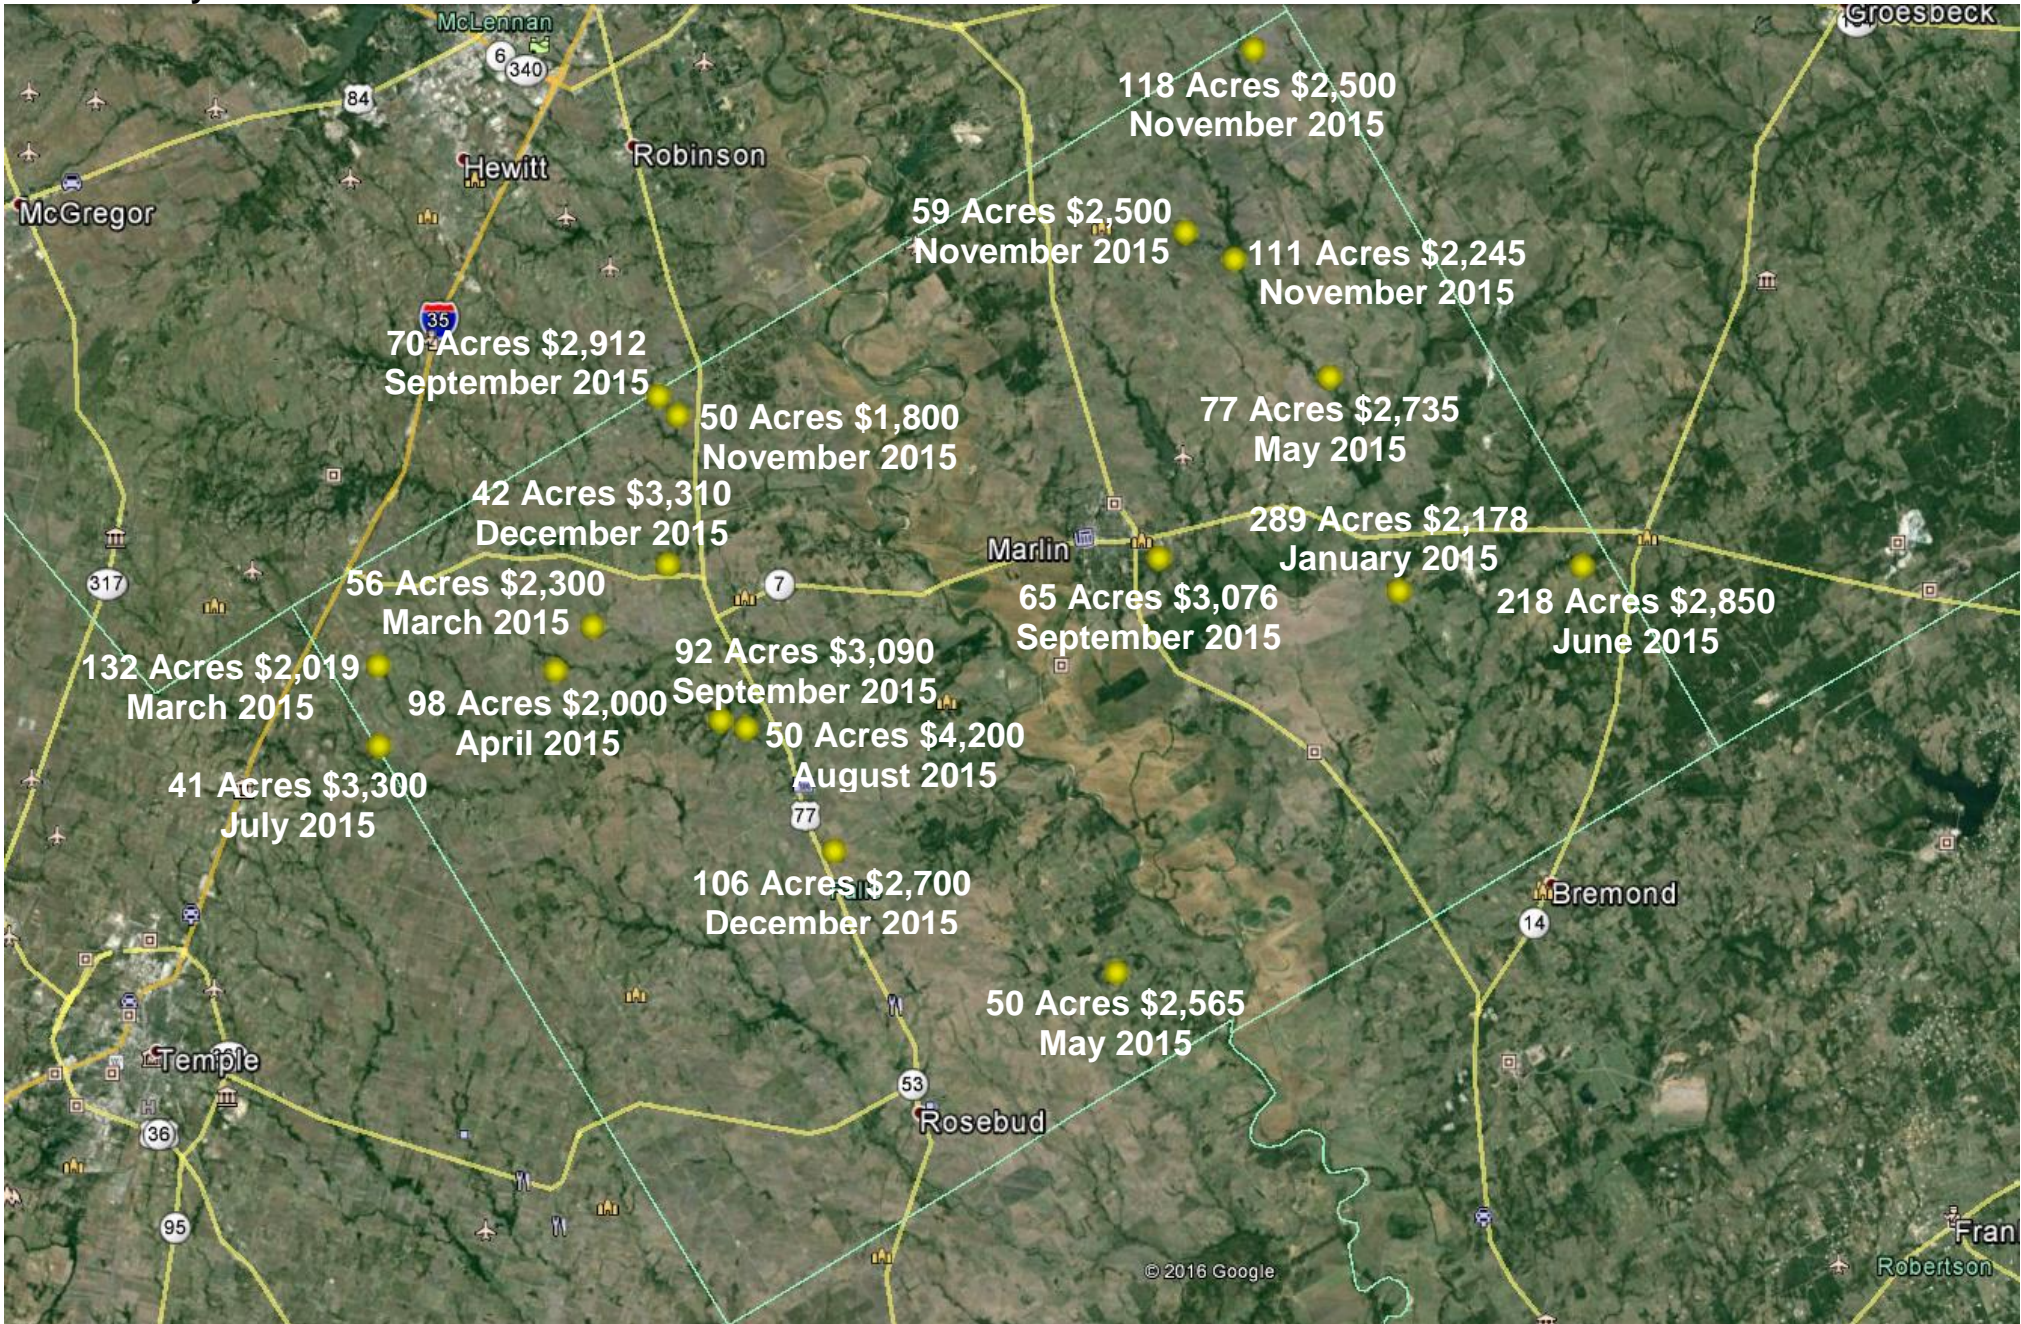

Falls County – Sold Land 40-400 Acres - 2015

Dube's Commercial, Inc., does not make any representations or warranties expressed or implied as to the accuracy of this information. All sources are deemed reliable.