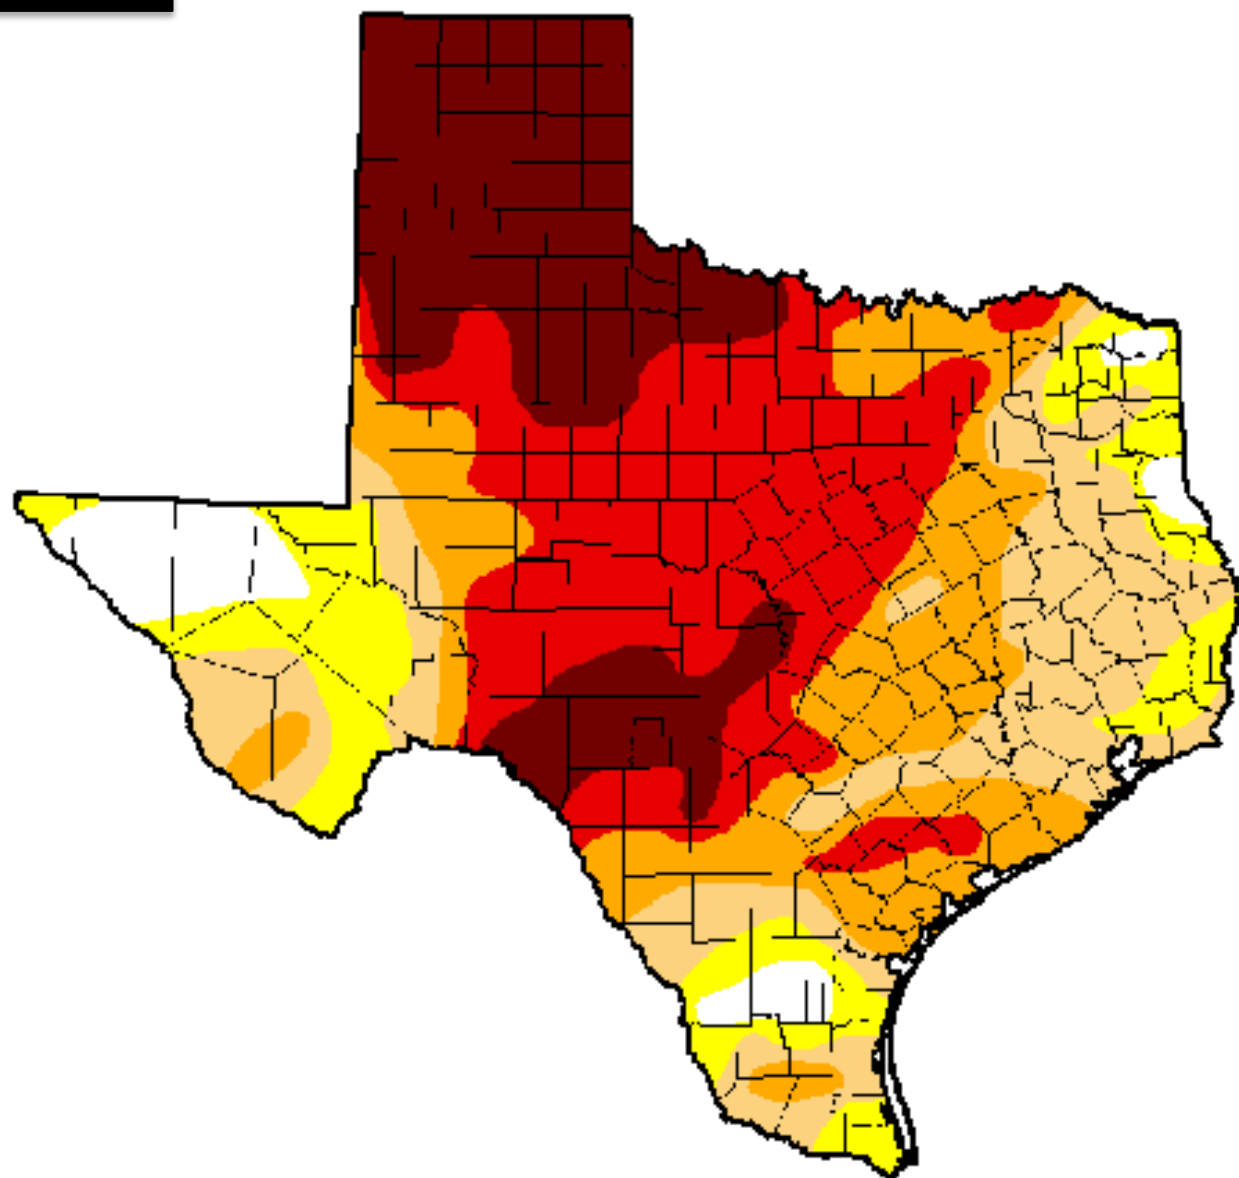

Water

Drought Intensity:

- D0 - Abnormally Dry
- D1 - Moderate Drought
- D2 - Severe Drought
- D3 - Extreme Drought
- D4 - Exceptional Drought

The Drought Monitor focuses on broad-scale conditions. Local conditions may vary. See accompanying [text summary](#) for forecast statements.